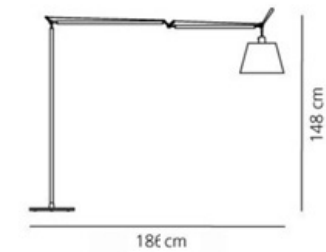

TOLOMEO
MEGA TERRA
CÓDIGO | ARTPT08

TIPO
COLUNA DE PISO
ÁREAS DE INSTALAÇÃO
INTERNO
MATERIAIS
ALUMÍNIO E CÚPULA
NATURAL
FONTE LUMINOSA
1X E27 - DIMERIZÁVEL

DIMENSÕES
DIMENSÕES: D330 X A3270 MM
DIMENSÃO DE CÚPULA: D420 X
A300 MM
CORES DE ACABAMENTO
CROMADO COM A CÚPULA EM
PERGAMINHO NATURAL
DESIGNER
GIANCARLO FASSINA