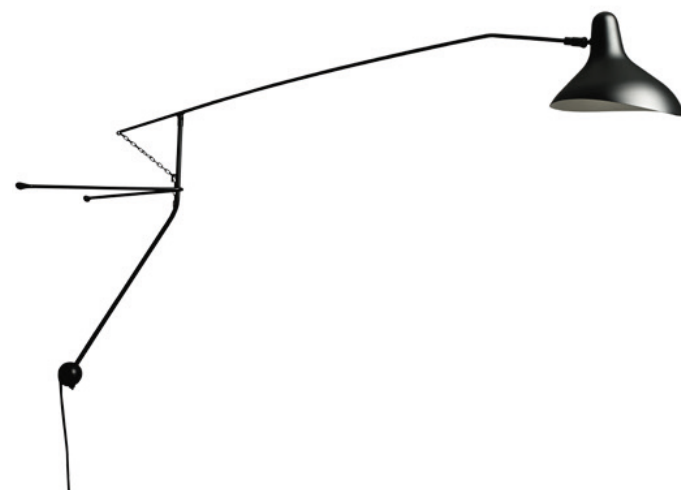

BS2

CÓDIGO | MANTIS-BS2

TIPO

PAREDE SOBREPOR
ÁREA DE INSTALAÇÃO
INTERNO

MATERIAIS

AÇO

FONTE LUMINOSA

1X E14 ATÉ 11W

DESIGNER

BERNARD SCHOTTLANDER

DIMENSÕES

DIMENSÕES: L470 X A800 X
C1530 MM

DIMENSÃO DA CÚPULA: D270 X
A230 MM

CORES DE ACABAMENTO

PRETO, VERDE/PRETO

OBSERVAÇÃO

BASE COM EIXO GIRATÓRIO DE
180°