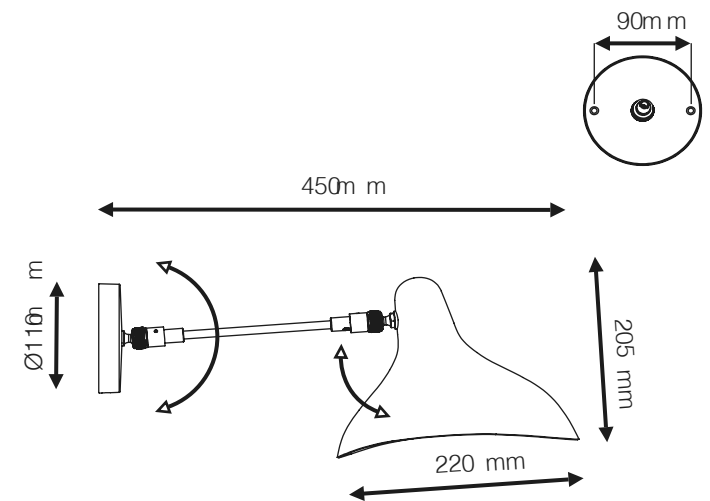

marset

A decorative graphic consisting of five horizontal white lines of varying lengths, stacked vertically and extending to the right from the end of the word 'marset'.

BOHEMIA

CÓDIGO | MC698007

TIPO
LUMINÁRIA TETO