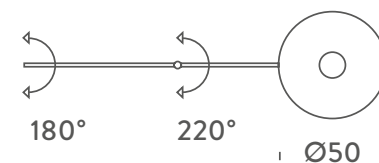

LAMPE DE MARSEILLE

CÓDIGO | NMLAMP31