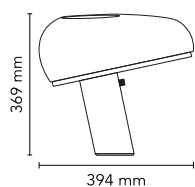

## Snoopy

by Achille & Pier Giacomo Castiglioni , 1967

Table lamp giving direct light with enamelled metal reflector and white marble base. It was designed by Achille e Pier Giacomo Castiglioni in 1967.

Mounting	Table
Environment	Indoor
Finish	Black
Weight	7.9 Kg
Light sources available	1 x HSGS E27 105W C/C 2700K 1980lm - RF19769 1 x LED E27 8W 2700K 740lm - RF25323 - DIMM. 1 x LED E27 8W 3000K 740lm - RF25317- DIMM.
Emergency	Without
Switching	ON-OFF dimmer with sensor located on marble base
Voltage	220-250V
Power	MAX 150W
Battery	No
Supply included	No
Materials	Marble, Metal
Colors	● F6380030 - Black