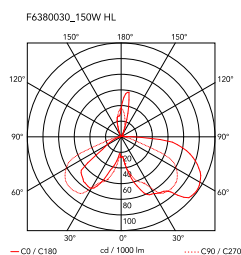

Mounting	Table
Environment	Indoor
Finish	Black
Weight	7.9 Kg
Light sources available	1 x HSGS E27 105W C/C 2700K 1980lm - RF19769 1 x LED E27 8W 2700K 740lm - RF25323 - DIMM. 1 x LED E27 8W 3000K 740lm - RF25317- DIMM.
Emergency	Without
Switching	ON-OFF dimmer with sensor located on marble base
Voltage	220-250V
Power	MAX 150W
Battery	No
Supply included	No
Materials	Marble, Metal
Colors	● F6380030 - Black