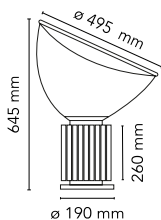

Taccia

by Achille & Pier Giacomo Castiglioni , 1962

Table lamp providing indirect and reflected light. Reflector in painted aluminium, gloss white on the outside and matt white on the inside.. Directionable diffuser in transparent mouth-blown glass. Body in matt black. silver anodized or bronze anodized aluminium. Base in nickel-plated metal. Electric cable of useful length 220 cm, with dimmer switch for ON/OFF and adjustment of the light flow between 10-100%. Plug-in power supply with interchangeable plugs.

Cord Length	2200 mm
Materials	Aluminum, Glass

Colors	<ul style="list-style-type: none"> F6602004 - Anodized silver F6602030 - Black F6602046 - Anodized bronze
--------	--