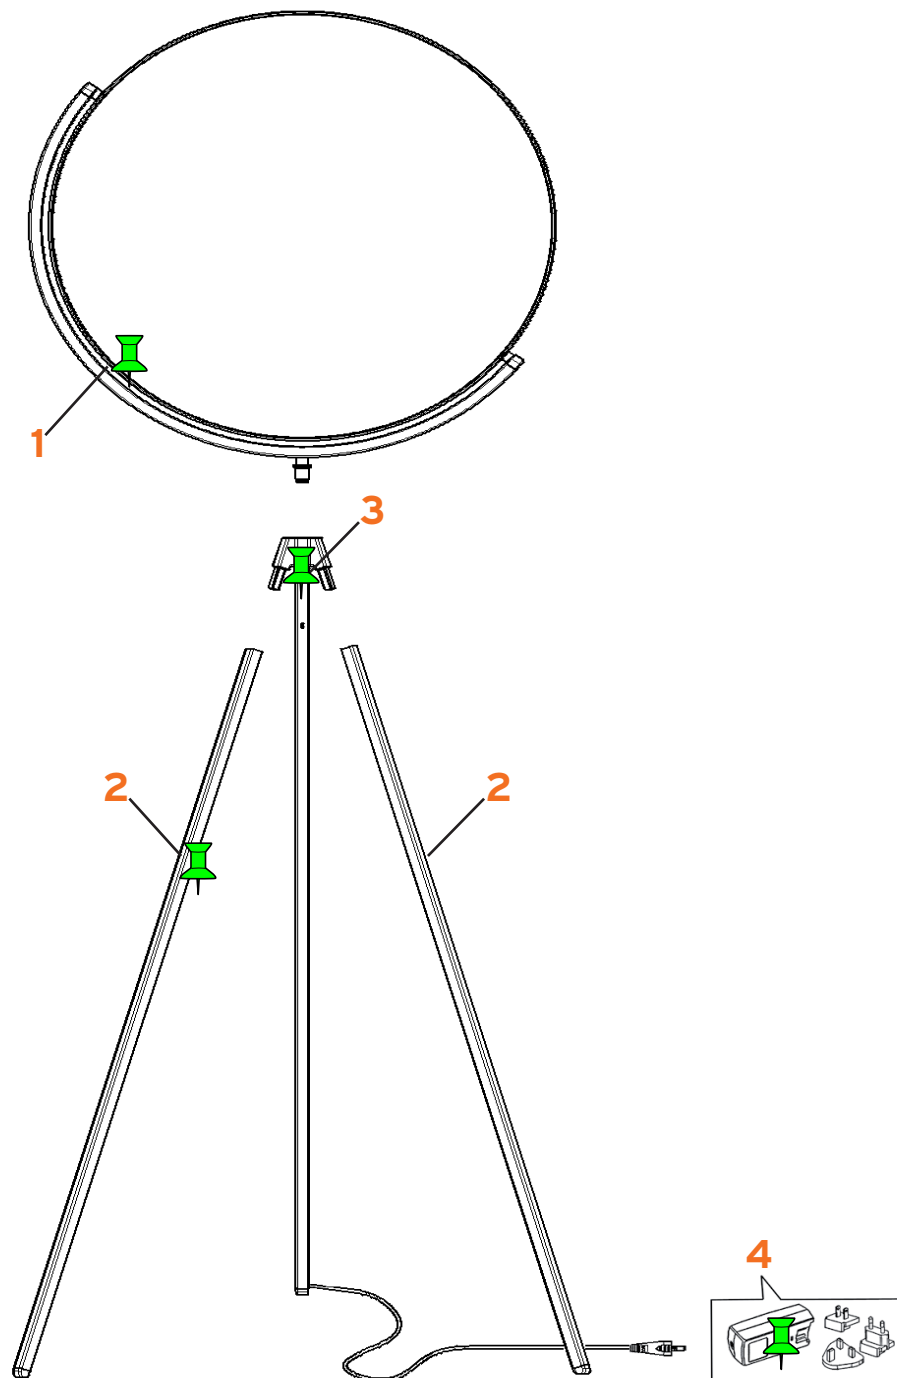

SUPERLOON

Jasper Morrison

FLOS

www.flos.com

- | | |
|--|-----------|
| 1. Diffusore bianco :: White diffuser | F6632009 |
| 1. Diffusore cromo :: Chrome diffuser | F6632057 |
| 1. Diffusore nero :: Black diffuser | F6632030 |
| 2. Assieme gamba mobile bianca :: White mobile legs | RF25184 |
| 2. Assieme gamba mobile cromo :: Chrome mobile legs | RF25119 |
| 2. Assieme gamba mobile nera :: Black mobile legs | RF25185 |
| 3. Assieme gamba fissa elettrificata bianca :: White electrified fixed leg | RF6630109 |
| 3. Assieme gamba fissa elettrificata cromo :: Chrome electrified fixed leg | RF6630157 |
| 3. Assieme gamba fissa elettrificata nera :: Black electrified fixed leg | RF6630130 |
| 4. Alimentatore 48V con plug kit :: 48V Power supply unit with plug kit | RF3320400 |