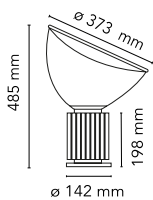

Taccia Small

by Achille & Pier Giacomo Castiglioni , 1962

Table lamp providing indirect and reflected light. Reflector in painted aluminium, gloss white on the outside and matt white on the inside. Directionable diffuser in transparent blown glass. Body in matt black or naturally anodized extruded aluminium. Base in nickel-plated ABS+PC. Electric cable of useful length 190 cm, with dimmer switch for ON/OFF and adjustment of the light flow between 10-100%. Plug-in power supply with interchangeable plugs.

Mounting	Table/Floor
Environment	Indoor
Finish	Black, Anodized bronze
Weight	4,25 Kg
Light sources available	1 x COB LED 16W Dimmer 2700K CRI92 1290lm
Emergency	Without
Voltage	100-240/24V
Power	16W
Battery	No
Supply included	Yes
Cord Length	1900 mm
Materials	ABS, Aluminum, Glass, Polycarbonate
Colors	<ul style="list-style-type: none"> F6604004 - Anodized silver F6604030 - Black F6604042 - Anodized violet F6604046 - Anodized bronze